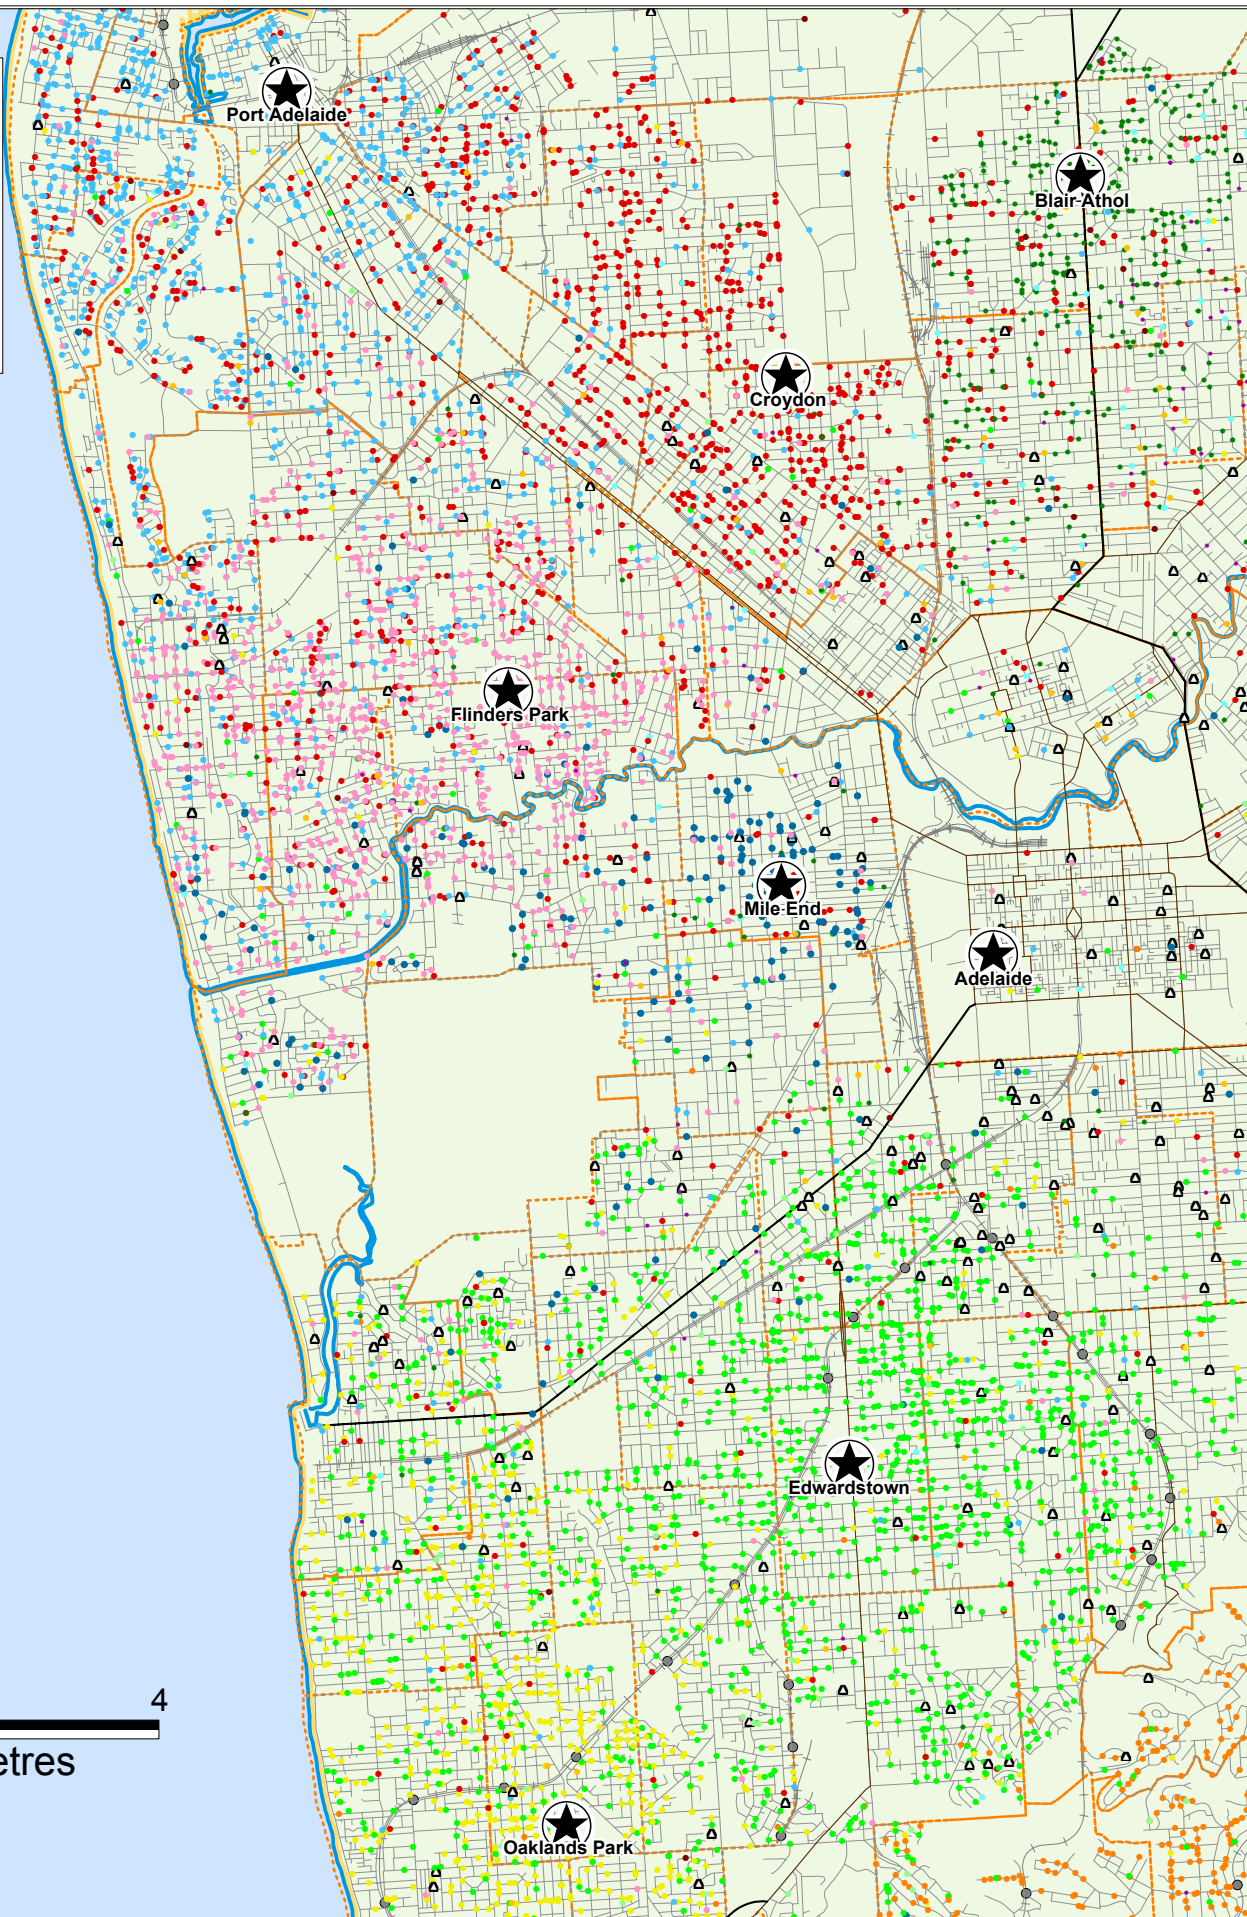

Demonstration

Customer Distribution Map

Western Adelaide

LEGEND

Customers

- ▲ ADELAIDE
- BLAIR ATHOL
- CROYDON
- EDWARDSTOWN
- FLINDERS PARK
- MILE END
- OAKLANDS PARK
- PORT ADELAIDE

Prepared By: Spectrum Analysis Australia Pty Ltd
Ph: (03) 9882 6488

For: Demonstration
Date: September 2007

Source Information
© Pitney Bowes MapInfo Australia Pty Ltd 2007. All rights reserved.
Based on data provided under license from PSMA Australia Ltd.