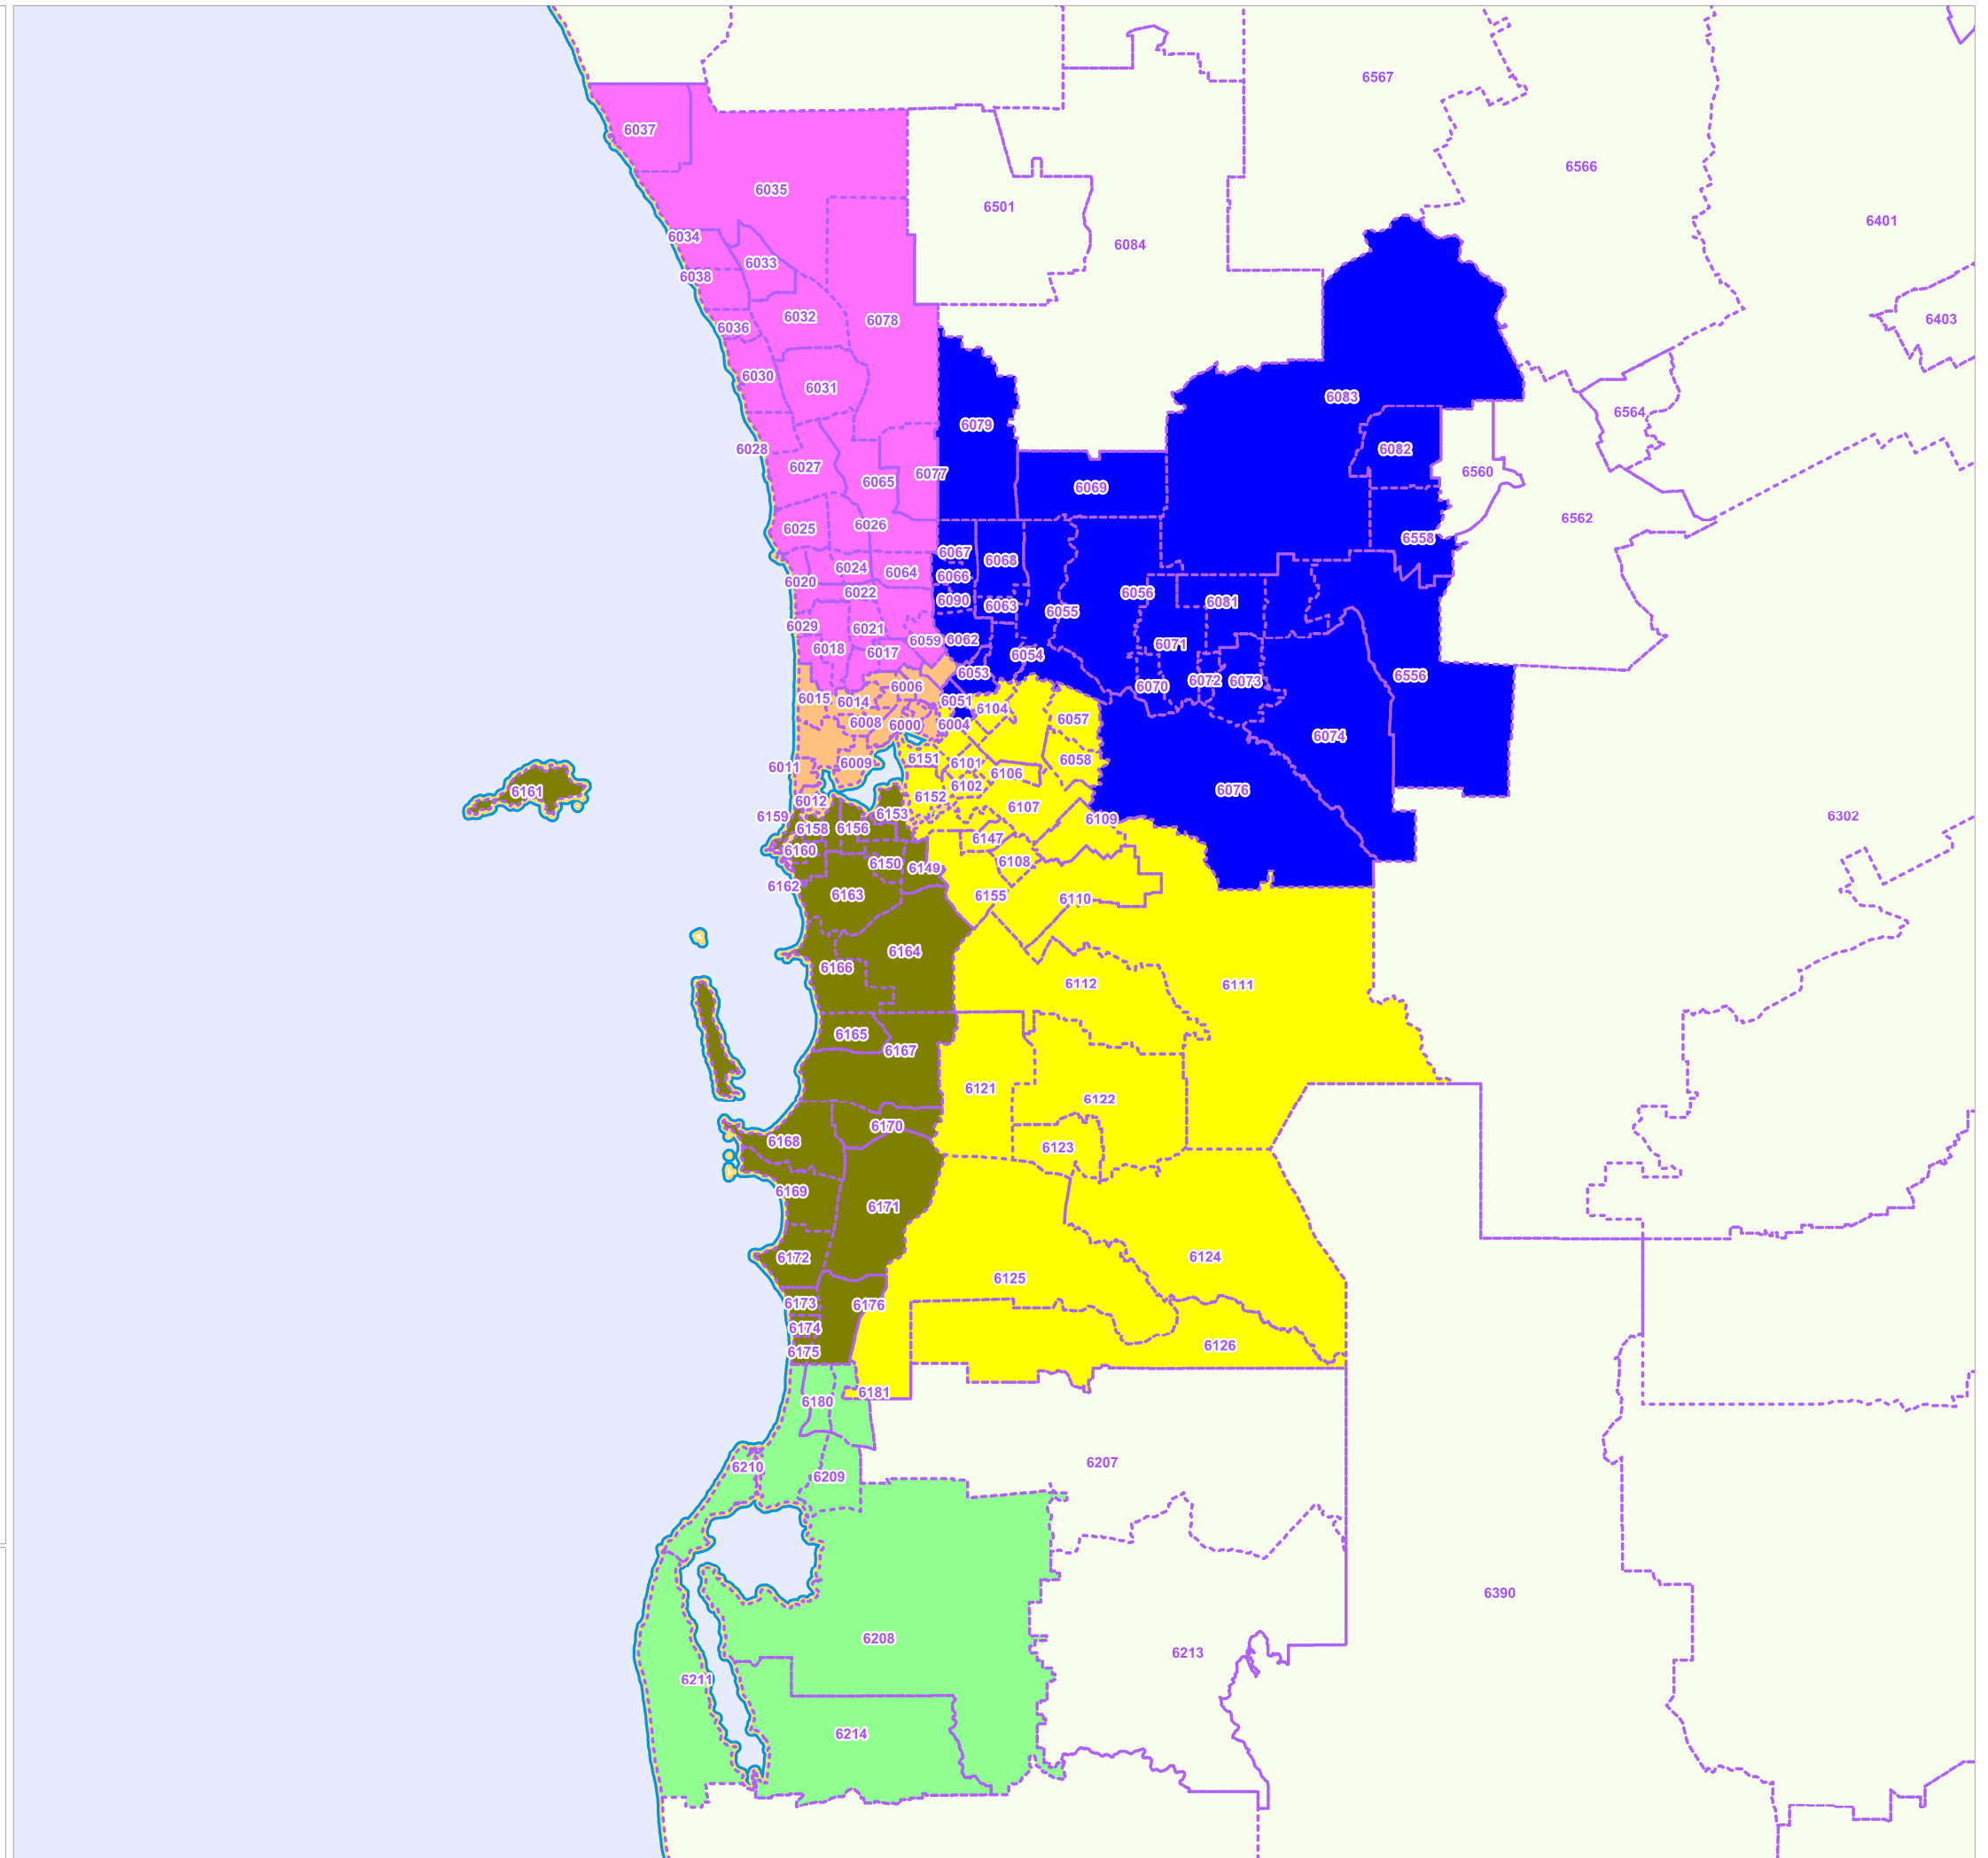

ABC Services

Perth Territories Overview Map

LEGEND Territory

- Mandurah
- Perth - Inner
- Perth - North East
- Perth - North West
- Perth - South East
- Perth - South West

Postcode Boundary

© Spectrum Analysis Australia Pty Ltd
w: www.spectrumanalysis.com.au
p: (03) 9882 6488

© Copyright. Based on data provided under licence from PSMA Australia Limited (psma.com.au).